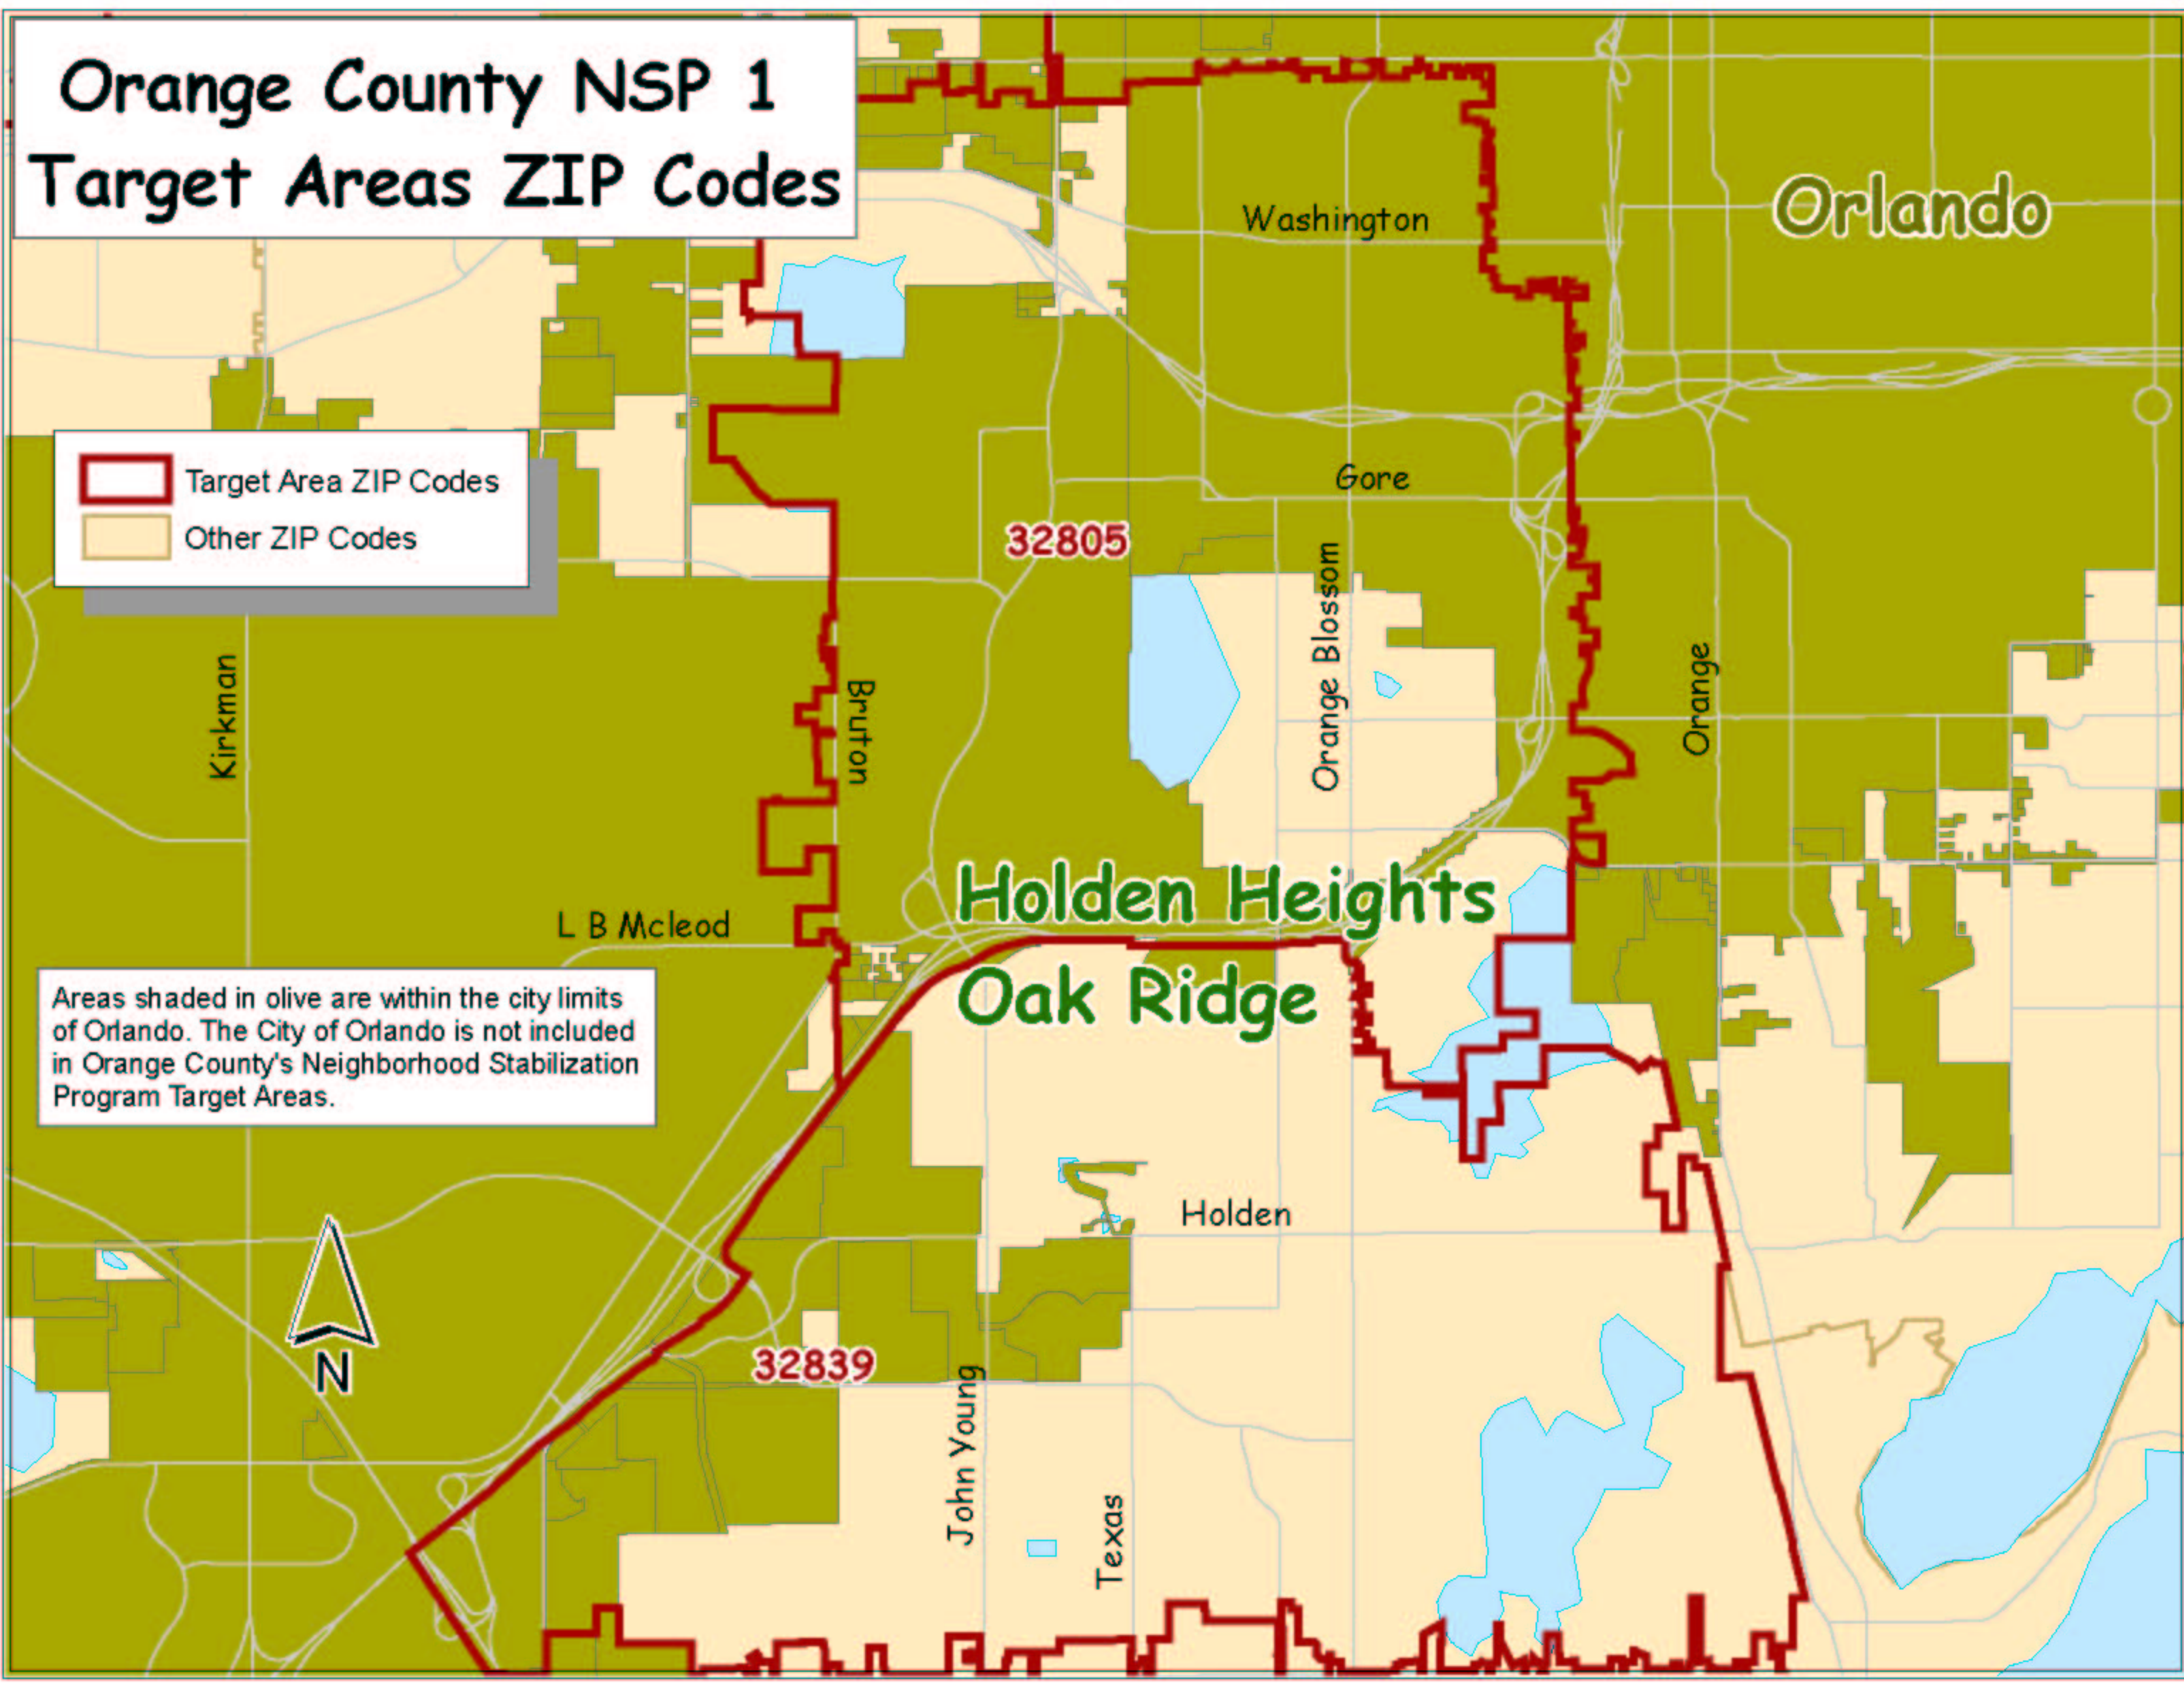

Orange County NSP 1 Target Areas ZIP Codes

- Target Area ZIP Codes
- Other ZIP Codes

Areas shaded in olive are within the city limits of Orlando. The City of Orlando is not included in Orange County's Neighborhood Stabilization Program Target Areas.

Orlando

Washington

Gore

32805

Orange Blossom

Orange

Holden Heights

Oak Ridge